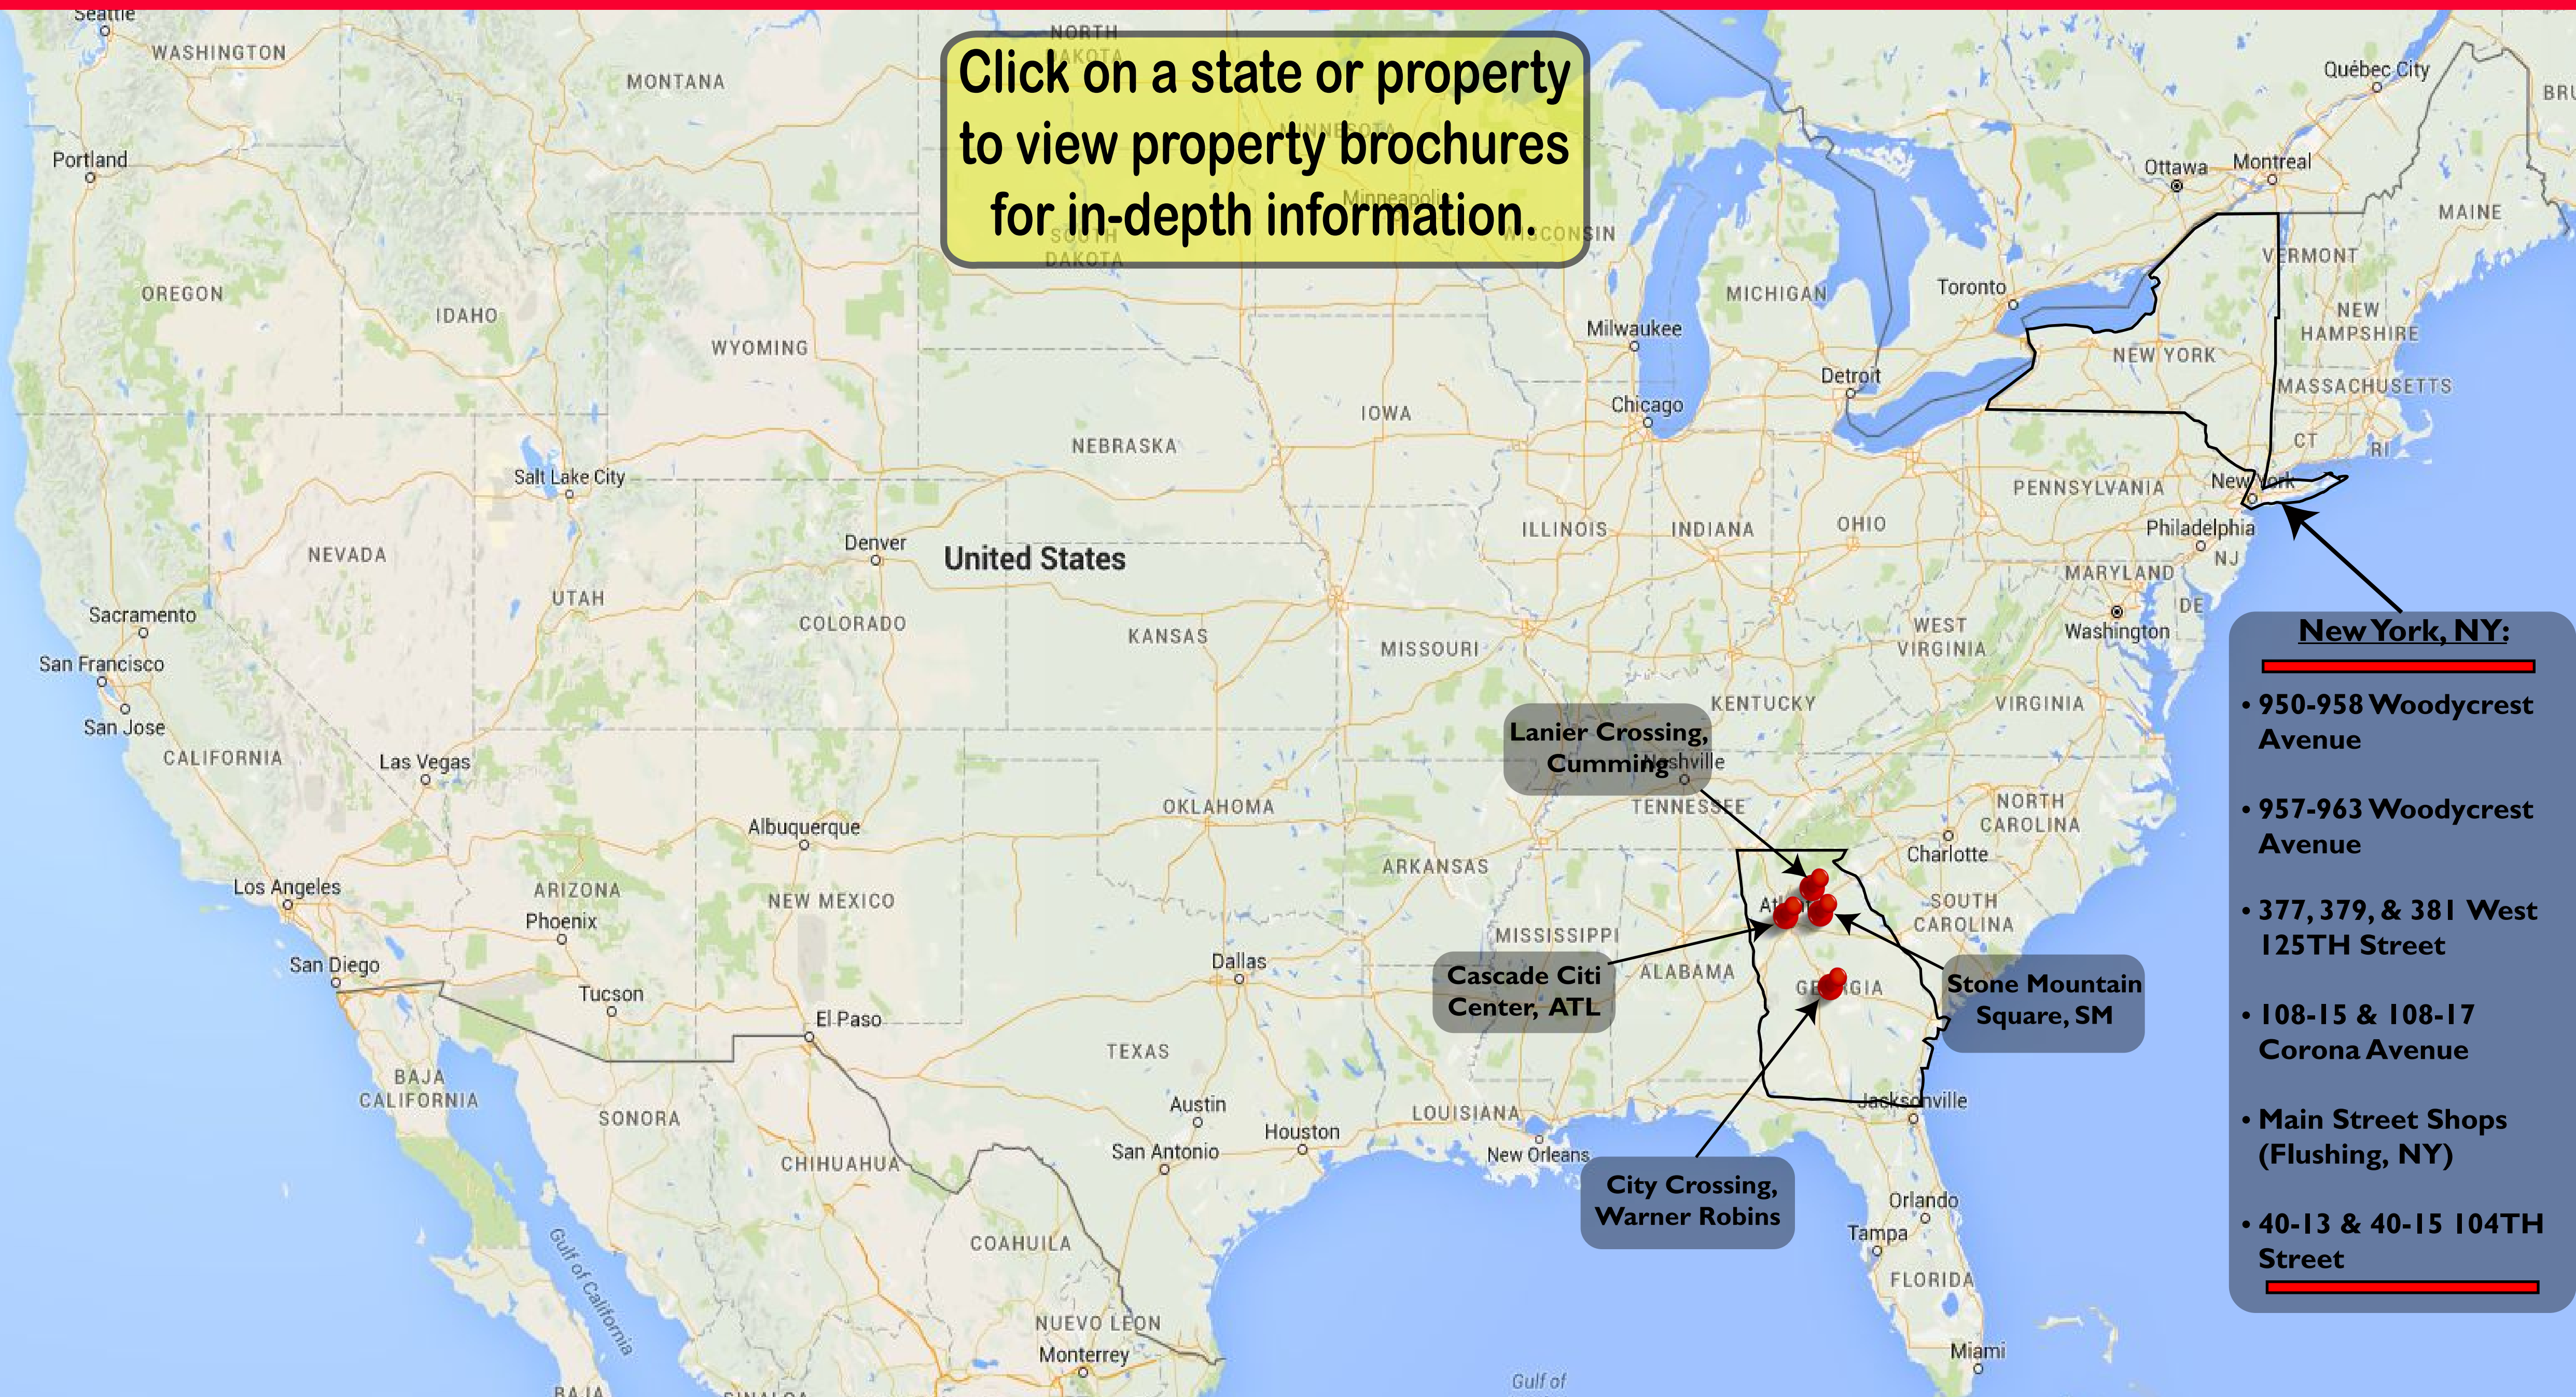

SEDGH GROUP - United State of America - Company Property Profile

Click on a state or property to view property brochures for in-depth information.

- New York, NY:**
- 950-958 Woodycrest Avenue
 - 957-963 Woodycrest Avenue
 - 377, 379, & 381 West 125TH Street
 - 108-15 & 108-17 Corona Avenue
 - Main Street Shops (Flushing, NY)
 - 40-13 & 40-15 104TH Street